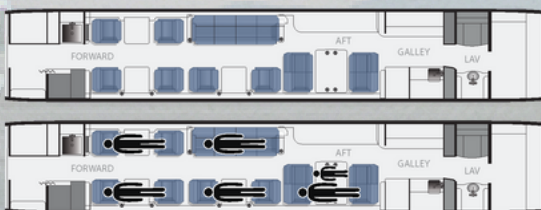

## SPECIFICATIONS

Passengers: 14

Range: 3,800 nm

Speed: 547 mph

Baggage Capacity: 169 cu ft

## AMENITIES

- Conference Seating w/Table
- Club Arrangement
- Enclosed Lavatory
- Executive Tables
- Mid Cabin Divan
- Full Galley
- Airshow

Complimentary WiFi   
Cabin Hostess Included  
Onboard Snacks & Drinks  
(List available upon request)